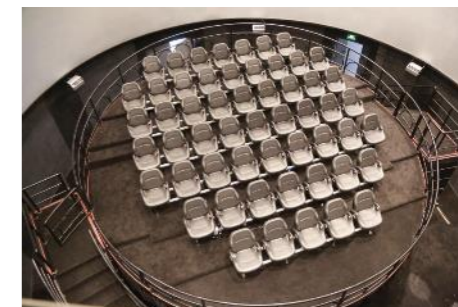

ROTATING PLATFORM