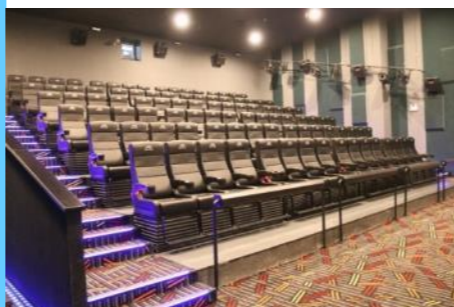

# СОДЕРЖАНИЕ

SHUQEE XPLAY

DOMЕ CINEMA

IMMERSIVE TUNNEL

4DM CINEMA

FLY CINEMA

DARK RIDE

5D MOVIE THEATER