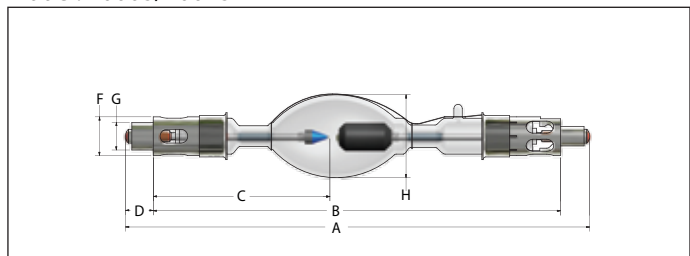

Model: 4000S/4002S

*To find out more about the complete line of PDXL Series digital lamps, please call us at 1-888-597-1118